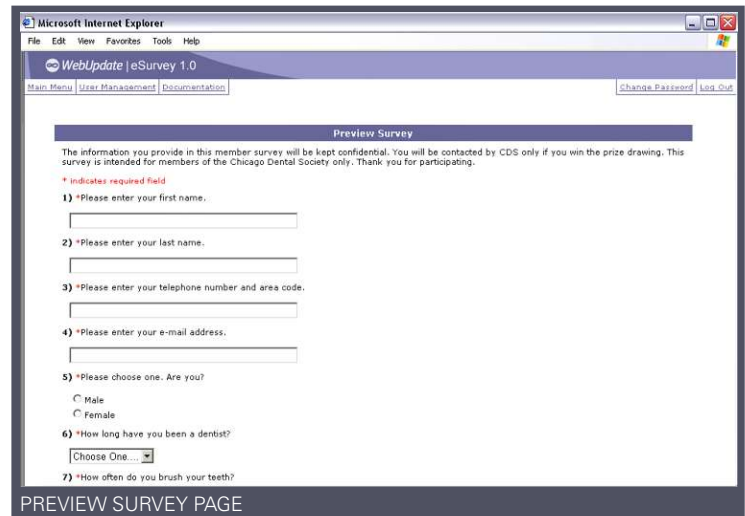

eSURVEY 1.0 WebUpdate

With **WebUpdate eSurvey 1.0** you can:

- **Create** and publish **interactive surveys** to your web site or any web properties (Intranet, Extranets).
- **Create questionnaires** for your web site users or internal staff or vendors.
- **Analyze responses** of surveys in **Real-time** as the answers come in.
- **Export the survey** response data to your computer so you can perform your own analysis and include the data into your reports.

Variety of Form Field Types

All types of form fields are supported. You can choose from text areas, text boxes, radio buttons, drop-down fields and check boxes.

the power of managing
surveys
as easy as **123**