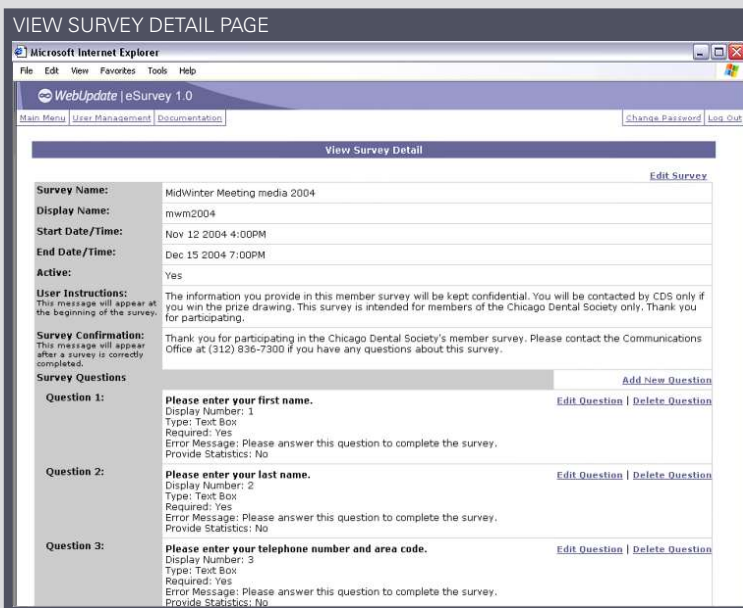

Publishing Lifecycle

Allows you to create surveys in advance and set start and end dates of the survey. You can even choose the times on which a survey will go live and will be removed. This way you can create your surveys ahead of time and get it tested and ready to go weeks in advance.

Analyze any Field you Want

You can choose to keep track of statistics on any field of the survey you want. This way, only fields that will hold important data can be tracked on your reports.

Let us show you what **eSurvey** can do for your eBusiness needs.

www.designtek1.com