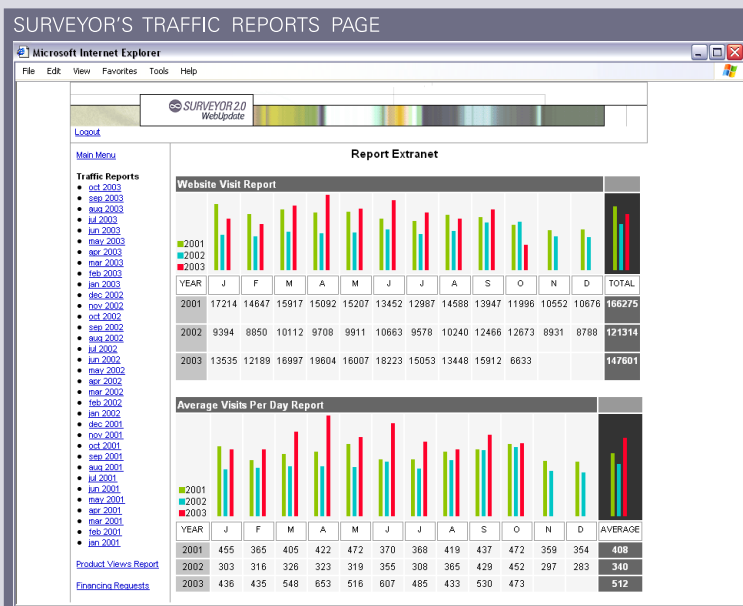

## SURVEYOR 2.0 WebUpdate

DesignTek1 (DT1) offers *Surveyor*, an integrated tool to visually analyze Web site traffic and summarize information in executive form. Our clients see clearly how design, messaging, content and presentation impact visitor behavior over time.

- Entirely Web-based measurement system.
- Surveyor* is **100% customizable** to our clients needs.
- Real-time** results.
- Enhances** decision-makers efforts.

the power of measuring  
*your eBusiness*  
as easy as **123**

*Surveyor* can measure any type of eBusiness results, such as: eCommerce, sales, warranties, catalog requests, comparative monthly hits, etc. Furthermore, the results are in real-time, so executives of the Web site can view a summary report of activity therefore allowing effective and accurate decision-making.