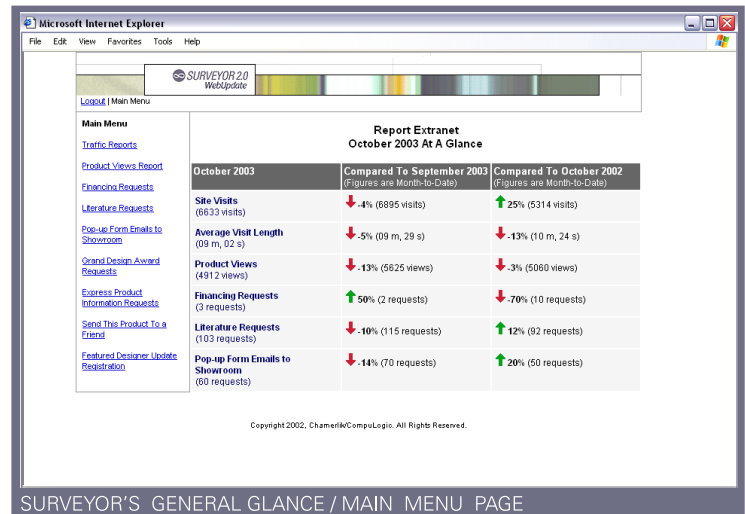

## SURVEYOR 2.0 WebUpdate

DesignTek1 (DT1) offers *Surveyor*, an integrated tool to visually analyze Web site traffic and summarize information in executive form. Our clients see clearly how design, messaging, content and presentation impact visitor behavior over time.

- Entirely Web-based measurement system.
- Surveyor* is **100% customizable** to our clients needs.
- Real-time** results.
- Enhances** decision-makers efforts.

the power of measuring  
*your eBusiness*  
as easy as **123**

*Surveyor* can measure any type of eBusiness results, such as: eCommerce, sales, warranties, catalog requests, comparative monthly hits, etc. Furthermore, the results are in real-time, so executives of the Web site can view a summary report of activity therefore allowing effective and accurate decision-making.